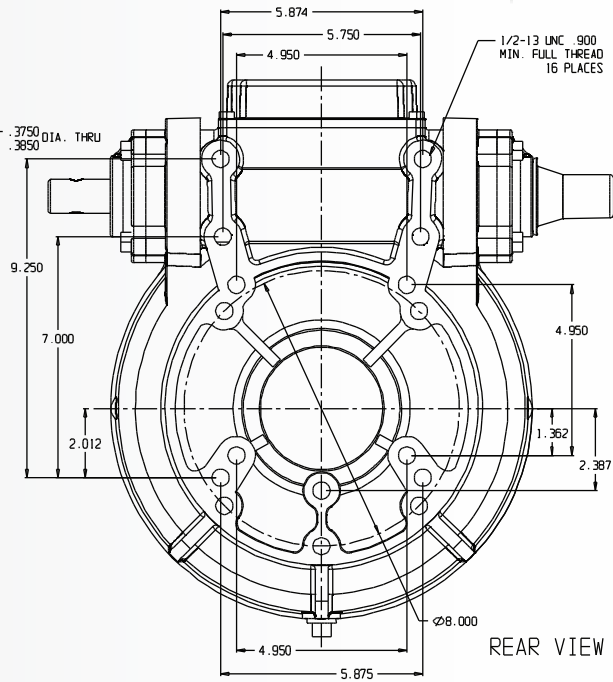

Universal Motion Components

Dimensional Drawing 760-U Gearbox

sales@umcproducts.com