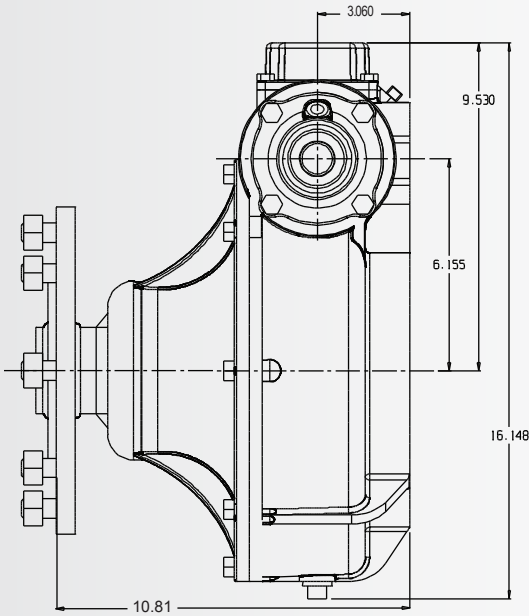

Universal Motion Components

Dimensional Drawing 760-U Gearbox

sales@umcproducts.com