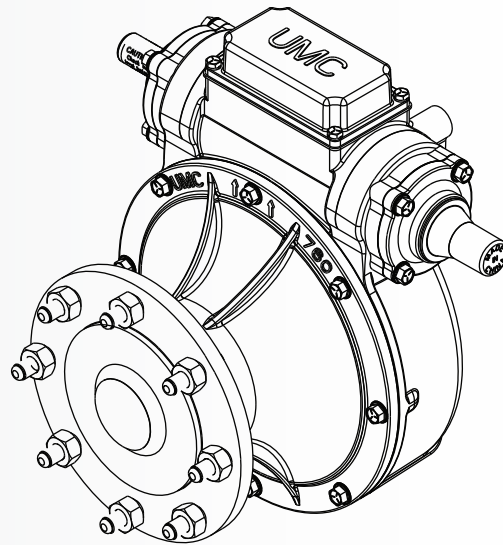

Universal Motion Components

Dimensional Drawing 760-U Gearbox

sales@umcproducts.com