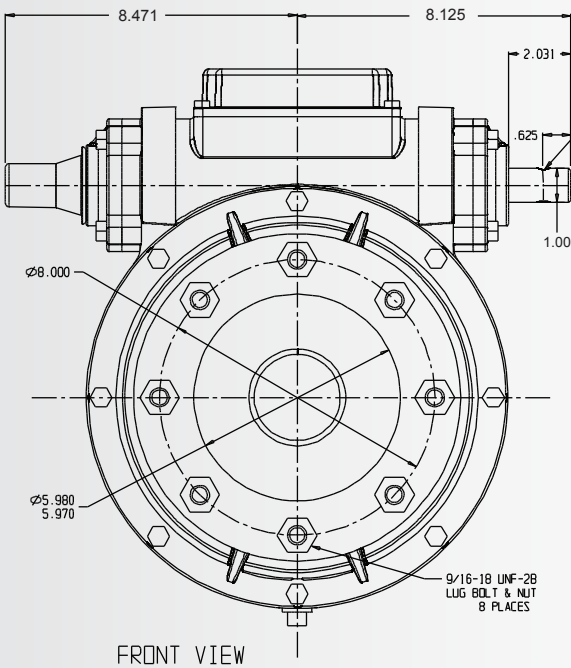

Universal Motion Components

Dimensional Drawing 760-U Gearbox

sales@umcproducts.com